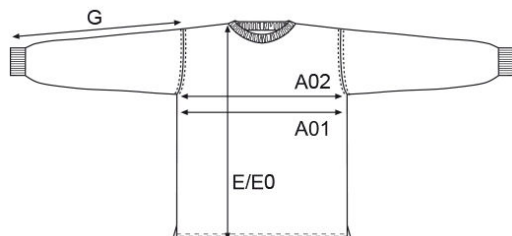

4085F

Women's Slim Fit-T LS

**measurement table (cm)**

	XS	S	M	L	XL	XXL
A02	37	40	43	46	49	53
E	62	64	66	68,5	70,5	72,5
G	60	61	62	63	64	65

A02 1/2 CHEST
E BODY LENGTH
G SLEEVE LENGTH

colours

OF/off white
11-0606 TPX/TCX

9D/black
19-4205 TPX/TCX

product description

Long sleeve T-shirt, body fitting, single jersey, 95% cotton, 5% elastane, 180 g/m², XS-XXL.

material

95 % cotton, 5 % elastane

weight

180 g/m²

sizes

XS-XXL

care instructions**packaging units**

Unit = 5 pieces.

Carton = 50 pieces.

Sizes and weights + /- 5%. Subject to amendment.

CORPORATE FASHION SINCE 1989