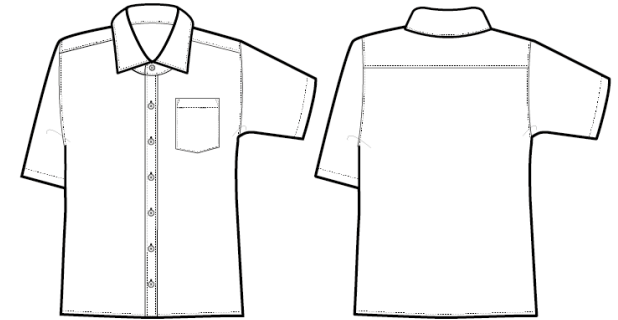

PR202 Men's Short Sleeve Poplin Shirt

Description

A short sleeve work shirt for men available in 22 colours. This shirt has a stiffened formal cut collar that can accommodate a tie and the main body has a useful left chest pocket.

Product Features:

- Formal collar styling
- Left chest open Mitred pocket
- Self-coloured buttons

Available In:

14.5, 15, 15.5, 16, 16.5, 17, 17.5, 18, 18.5, 19, 20*, 21*, 22*, 23*

Certifications:

Colours:

Colour	Pantone	C	M	Y	K
Aqua	344c	32	0	30	0
Aubergine	7449c	65	98	21	83
Black*	Black c	0	0	0	100
Bottle	7736c	56	0	58	78
Burgundy*	209c	20	97	40	58
Dark Grey*	425c	52	29	30	78
Emerald	7728c	93	0	75	55
Hot Pink	215c	66	100	26	24
Khaki	7536c	11	13	30	32
Light Blue*	2707c	20	6	0	0
Lime*	2302c	33	7	74	5
Mid Blue*	2135c	62	39	0	0

Colour	Pantone	C	M	Y	K
Natural	4755c	3	16	20	9
Navy *	533c	95	72	15	67
Pink	670c	1	17	0	0
Purple *	7447c	77	85	6	18
Red *	201c	7	100	68	32
Royal	7686c	100	73	0	0
Silver *	429c	21	11	9	23
Steel *	Cool grey 11c	44	34	22	77
Turquoise	7703c	79	2	10	11
White *	White	0	0	0	0

Fabric:

65% Polyester, 35% Cotton Poplin, 105gsm.

Suggested Decoration:

Screen Print, Transfer Print, Embroidery

Country of Origin:

Bangladesh

Commodity Code:

6205300000

Features:

Wash Care:

Carton Information:

Sizes	Carton	Pack	SKU's	Carton Weight	Carton Dimensions
14.5" - 17.5"	36	6	139	8.3kg approx.	60cm x 61cm x 24cm
18" - 19"	12	3	51	3.7kg approx.	60cm x 61cm x 24cm
20" - 22" B & W	12	3	6	3.7kg approx.	60cm x 61cm x 24cm
20" - 23	6	2	50	5.2 approx.	60cm x 61cm x 24cm

Garment Sizes:

Collar"	14½	15	15½	16	16½	17	17½	18	18½	19	20	21	22	23
Collar cm	37	38	39.5	41	42	43	44.5	46	47	48	50	52	54	56
Chest to fit"	34	36	38	40	42	44	46	48	50	52	54	58	62	66
Chest to fit cm	87	92	96	102	107	111	117	122	127	132	137	147	157	167
Chest actual cm	109	114	119	124	129	134	139	144	149	154	159	169	179	189
Call size	S	S/M	M	M/L	L	L/XL	XL	XL/2XL	2XL	2XL/3XL	3XL	4XL	5XL	6XL
Back length cm	77	77	78	78	79	79	79	80	80	81	81	82	82	83